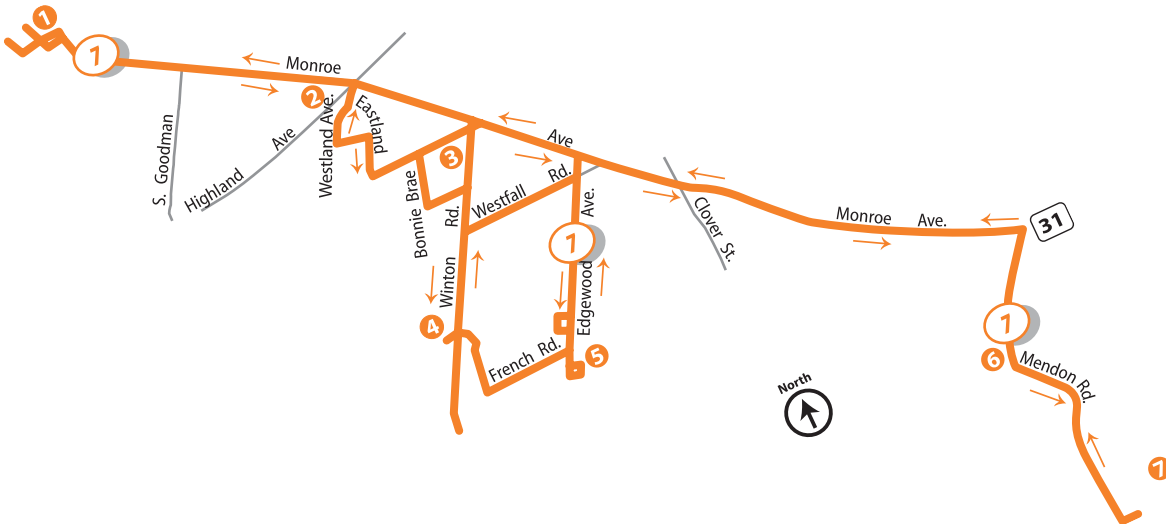

Bus Leaves Thornell Park	Bus Leaves Pittsford	Bus Leaves Jewish Home	Bus Leaves Jewish Comm. Center	Bus Leaves Monroe & Winton	Bus Leaves Monroe & Highland	Bus Arrives Main & Clinton
7	6	4	5	3	2	1
					5:27	5:37
				5:47	5:49	5:59
H6:06	6:10			6:09	6:11	6:21
				6:24	6:26	6:38
H6:48	6:52			6:47	6:49	7:01
		C6:51	7:01	7:05	7:07	7:19
7:21	7:25			7:39	7:42	7:55
		7:34	7:38		8:02	8:15
7:55	7:59			8:12	8:15	8:28
		D8:06	8:11		8:35	8:48
8:29	8:33			8:47	8:50	9:03
				9:06	9:09	9:22
W9:16	W9:20			9:37	9:40	9:53
V9:48	V9:52			V10:05	V10:08	10:28
10:30	10:34			10:47	10:50	11:03
		10:30	10:40		11:00	11:17
11:03	11:07			11:22	11:25	11:38
W11:43	W11:47			12:03	12:06	12:18
12:15	12:19			12:33	12:35	12:48
12:48	12:52			1:07	1:10	1:23
1:21	1:25			1:41	1:44	1:58
				2:11	2:14	2:28
2:15	2:19			2:36	2:39	2:53
SH2:32						2:56
2:35	2:39			2:56	2:59	3:13
		M2:41	M3:03	3:16	3:19	3:33
Y3:08	Y3:12			3:35	3:37	3:51
	3:37			3:53	3:55	4:09
		DJT4:08		4:17	4:19	4:33
W4:06	W4:09			4:29	4:31	4:45
4:28	4:31			4:48	4:51	5:05
		C4:45	C4:26		5:07	5:21
5:01	5:05			5:22	5:25	5:39
5:24	5:27			5:43	5:45	5:56
		CE5:44	CE5:28	5:59	6:01	6:12
		EM6:16	EM6:03	6:29	6:31	6:42
6:29	6:32			6:47	6:49	7:00
	Y7:35			7:54	7:56	8:07
	8:48			9:01	9:03	9:14
	9:57			10:09	10:11	10:21
		DJ11:10		11:16	11:18	11:28
		DJ12:19		12:24	12:26	12:36

P.M. Times In Bold

P.M. Times In Bold

Special Travel Codes

- A Operates to or from Midtown Plaza (Sunday Only).
- B Bus pulls into Concentrix (3750 Monroe Ave.) at 6:59 A.M., 7:29 A.M., 8:06 A.M. and 8:23 A.M.
- C Operates via Meridian Centre, S. Winton Rd. Morning buses arrive at 6:55 and 7:50 A.M. and afternoon buses leave at 4:34, at 5:34 P.M. and at 6:18 P.M.
- D Operates via Winton Rd. to the Design Center, 3445 S. Winton Rd. Buses arrive and leave at 7:53 A.M., 3:56 P.M., 10:47 P.M. and 11:53 P.M.
- E Operates from the Jewish Home via straight Winton Rd., Elmwood Ave. and Monroe Ave.
- H Bus operates to/from Pittsford Mendon High School.
- J Operates to or from the Jewish Home via Monroe Ave. and Winton Rd.
- M Operates to or from the Jewish Community Center via Monroe Ave., Winton Rd., Elmwood Ave. to regular route.
- P Buses leave Midtown Plaza at 9:13 and 11:24 P.M. via Broad St., Clinton Ave. to Main & Clinton (Northbound), then via Main St., East Ave., Chestnut St., Monroe Ave., S. Main to Rietz Pkwy. Loop. Buses leave Main and Clinton at 9:19 and 11:33 P.M. (Sunday only)
- S Bus operates via Pittsford Sutherland High School. Trip operates on school days only.
- T Operates via Field-Tex 3055 Brighton Henrietta Rd., leaves 3:52 P.M. Morning bus operates via Rt. 91, arriving at 6:49 A.M.
- V Operates via Cobb Hill Village, A.M. bus leaves 10:12 A.M. P.M. bus arrives 1:30 P.M.
- W Operates via Pittsford Plaza.
- Y Operates via Sisters of St. Joseph Mother House on French Rd. Buses stop at 6:27 A.M., 3:28 P.M., and 7:49 P.M.